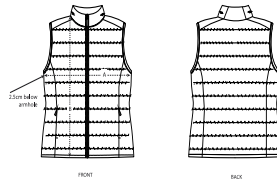

DEEP METAL

FLAME ORANGE

WOMEN PADDED JACKET
STJW838 - STELLA CLIMBER

The women's body warmer

Fitted

- Sleeveless
- High collar
- Reverse nylon zip at center front
- Zipped welt pockets with extra grosgrain puller
- Elastic tape binding at armhole
- Fully quilted
- Side panels for better shape
- Inside seams with binding finish
- Bottom hem with adjustable plastic stopper and elastic cord

Combo options

Stanley Climber

Shell : Plain Weave , 100% Polyester - Recycled , Fluorine-free DWR , 75 GSM
 Padding : 100% Polyester - Recycled , 175 GSM
 Lining : Plain Weave , 100% Polyester - Recycled , Fluorine-free DWR , 75 GSM

SIZES		XS	S	M	L	XL	XXL
A	Half Chest	47	50	53	56	59	62
B	Body Length	58	60	62	64	66	68